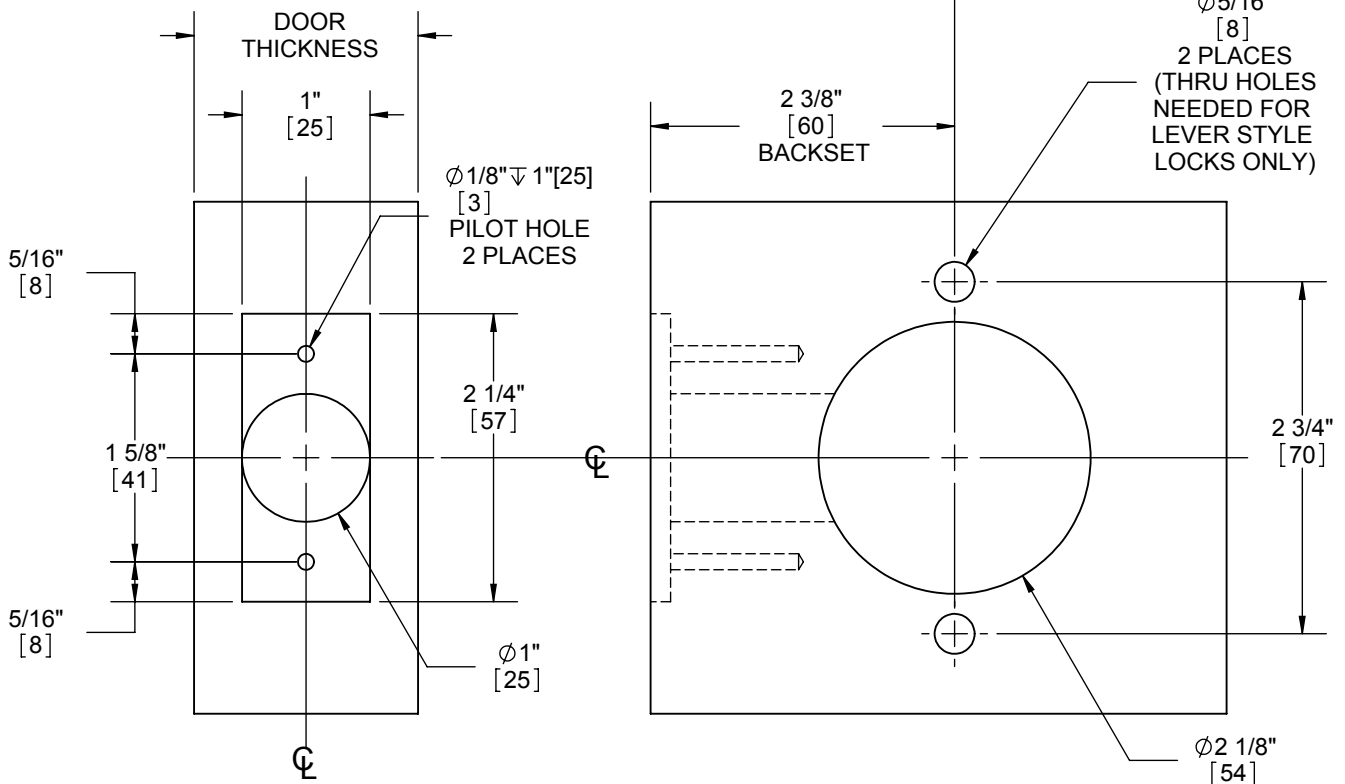

2500 SERIES LOCKSET WOOD DOOR TEMPLATE (2-3/8" BACKSET)

- DOOR TYPE:** WOOD OR COMPOSITE, FLAT OR BEVELED
- DOOR THICKNESS:** KNOB 1 3/8"[35] - 1 3/4"[45], LEVER 1 3/8"[35] - 2"[51]
- FACEPLATE:** SQUARE 1"[25] WIDTH
- BACKSET:** 2 3/8"[60]

DIMENSIONS IN [] ARE IN MILLIMETERS