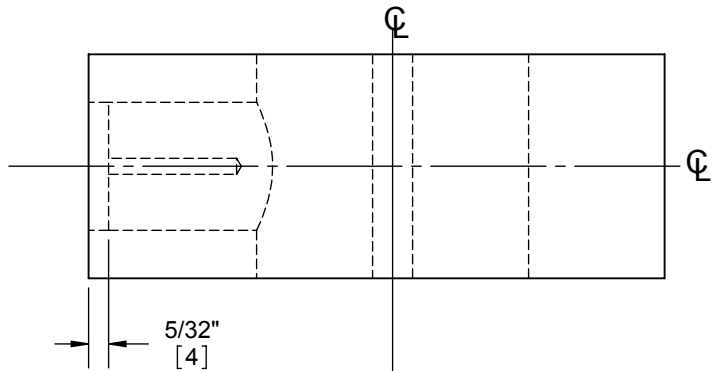

2500 SERIES LOCKSET WOOD DOOR TEMPLATE (2-3/8" BACKSET)

- DOOR TYPE:** WOOD OR COMPOSITE, FLAT OR BEVELED
- DOOR THICKNESS:** KNOB 1 3/8"[35] - 1 3/4"[45], LEVER 1 3/8"[35] - 2"[51]
- FACEPLATE:** SQUARE 1"[25] WIDTH
- BACKSET:** 2 3/8"[60]

DIMENSIONS IN [] ARE IN MILLIMETERS